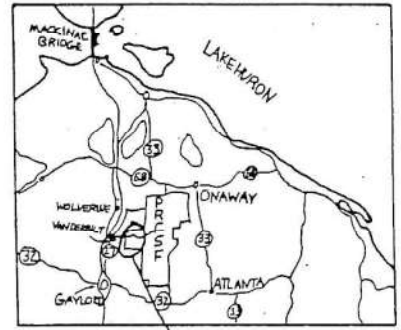

CHEBOYGAN CO.
OTSEGO CO.

COUNTY LINE ROAD

FONTINALIS ROAD

GREEN TIMBERS

ALEXANDER ROAD

ELK VIEWING AREA

FONTINALIS CLUB

CLUB STREAM

PRIVATE

HONEYMOON CABIN

GREEN TIMBERS CABIN

PICKEREL LAKE TRAIL
PICKEREL LAKE

17

16

15

REYNOLDS RD

HARE RD

20

21

22

PIGEON RIVER
DNR HEADQUARTERS
5.5 MILES

VANDERBILT
5.5 MILES

STURGEON VALLEY ROAD

LEGEND